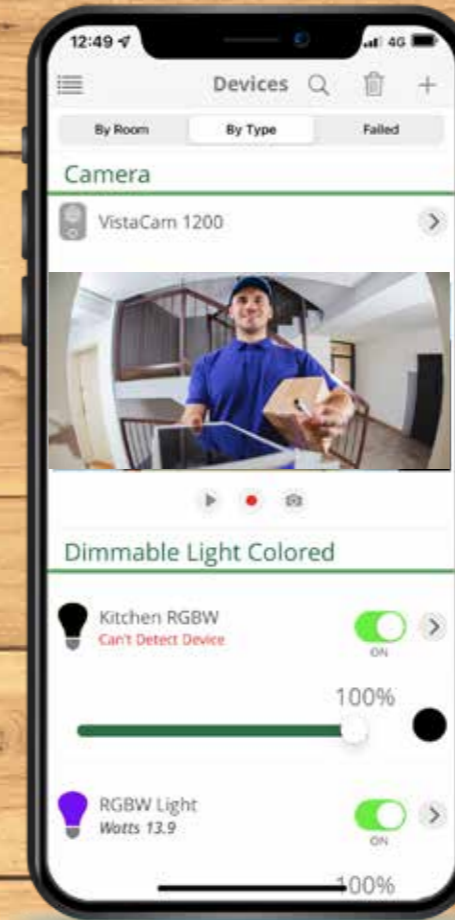

## CONTENTS

<b>Total Solutions</b>	<b>04</b>
Smart Living Room	08
Smart Stairway	10
Smart Bedroom	12
Smart Kitchen	14
Smart Home Office	16
Smart Entertainment Room	18
Smart Home Gym	20
Secure Main Entrance	22
Secure Home Porch	24
Smart Auto Gate	26
Smart Environment Management	28
Smart Washroom	30
<b>Product List</b>	<b>32</b>
<b>Certification</b>	<b>40</b>
<b>Ecosystem</b>	<b>41</b>

## Intuitive App Control

Simple Device  
Management

Real Time Safety  
Recording

## Temperature Control

**Smart Plug**

Automate / schedule power to our devices

**HIK Vision Smart Indoor Camera**

Keep an eye on your home and loved ones, making sure everyone is safe.

**RGBW Smart Lightbulb**