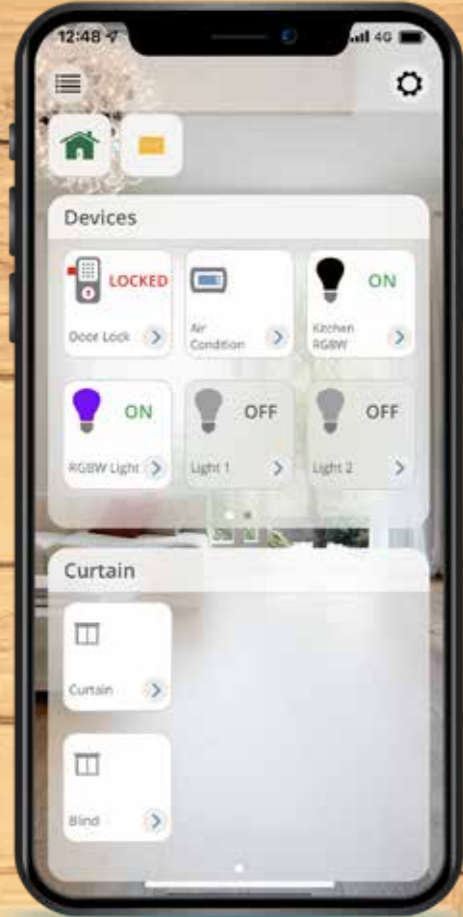

Intuitive App Control

Simple Device
Management