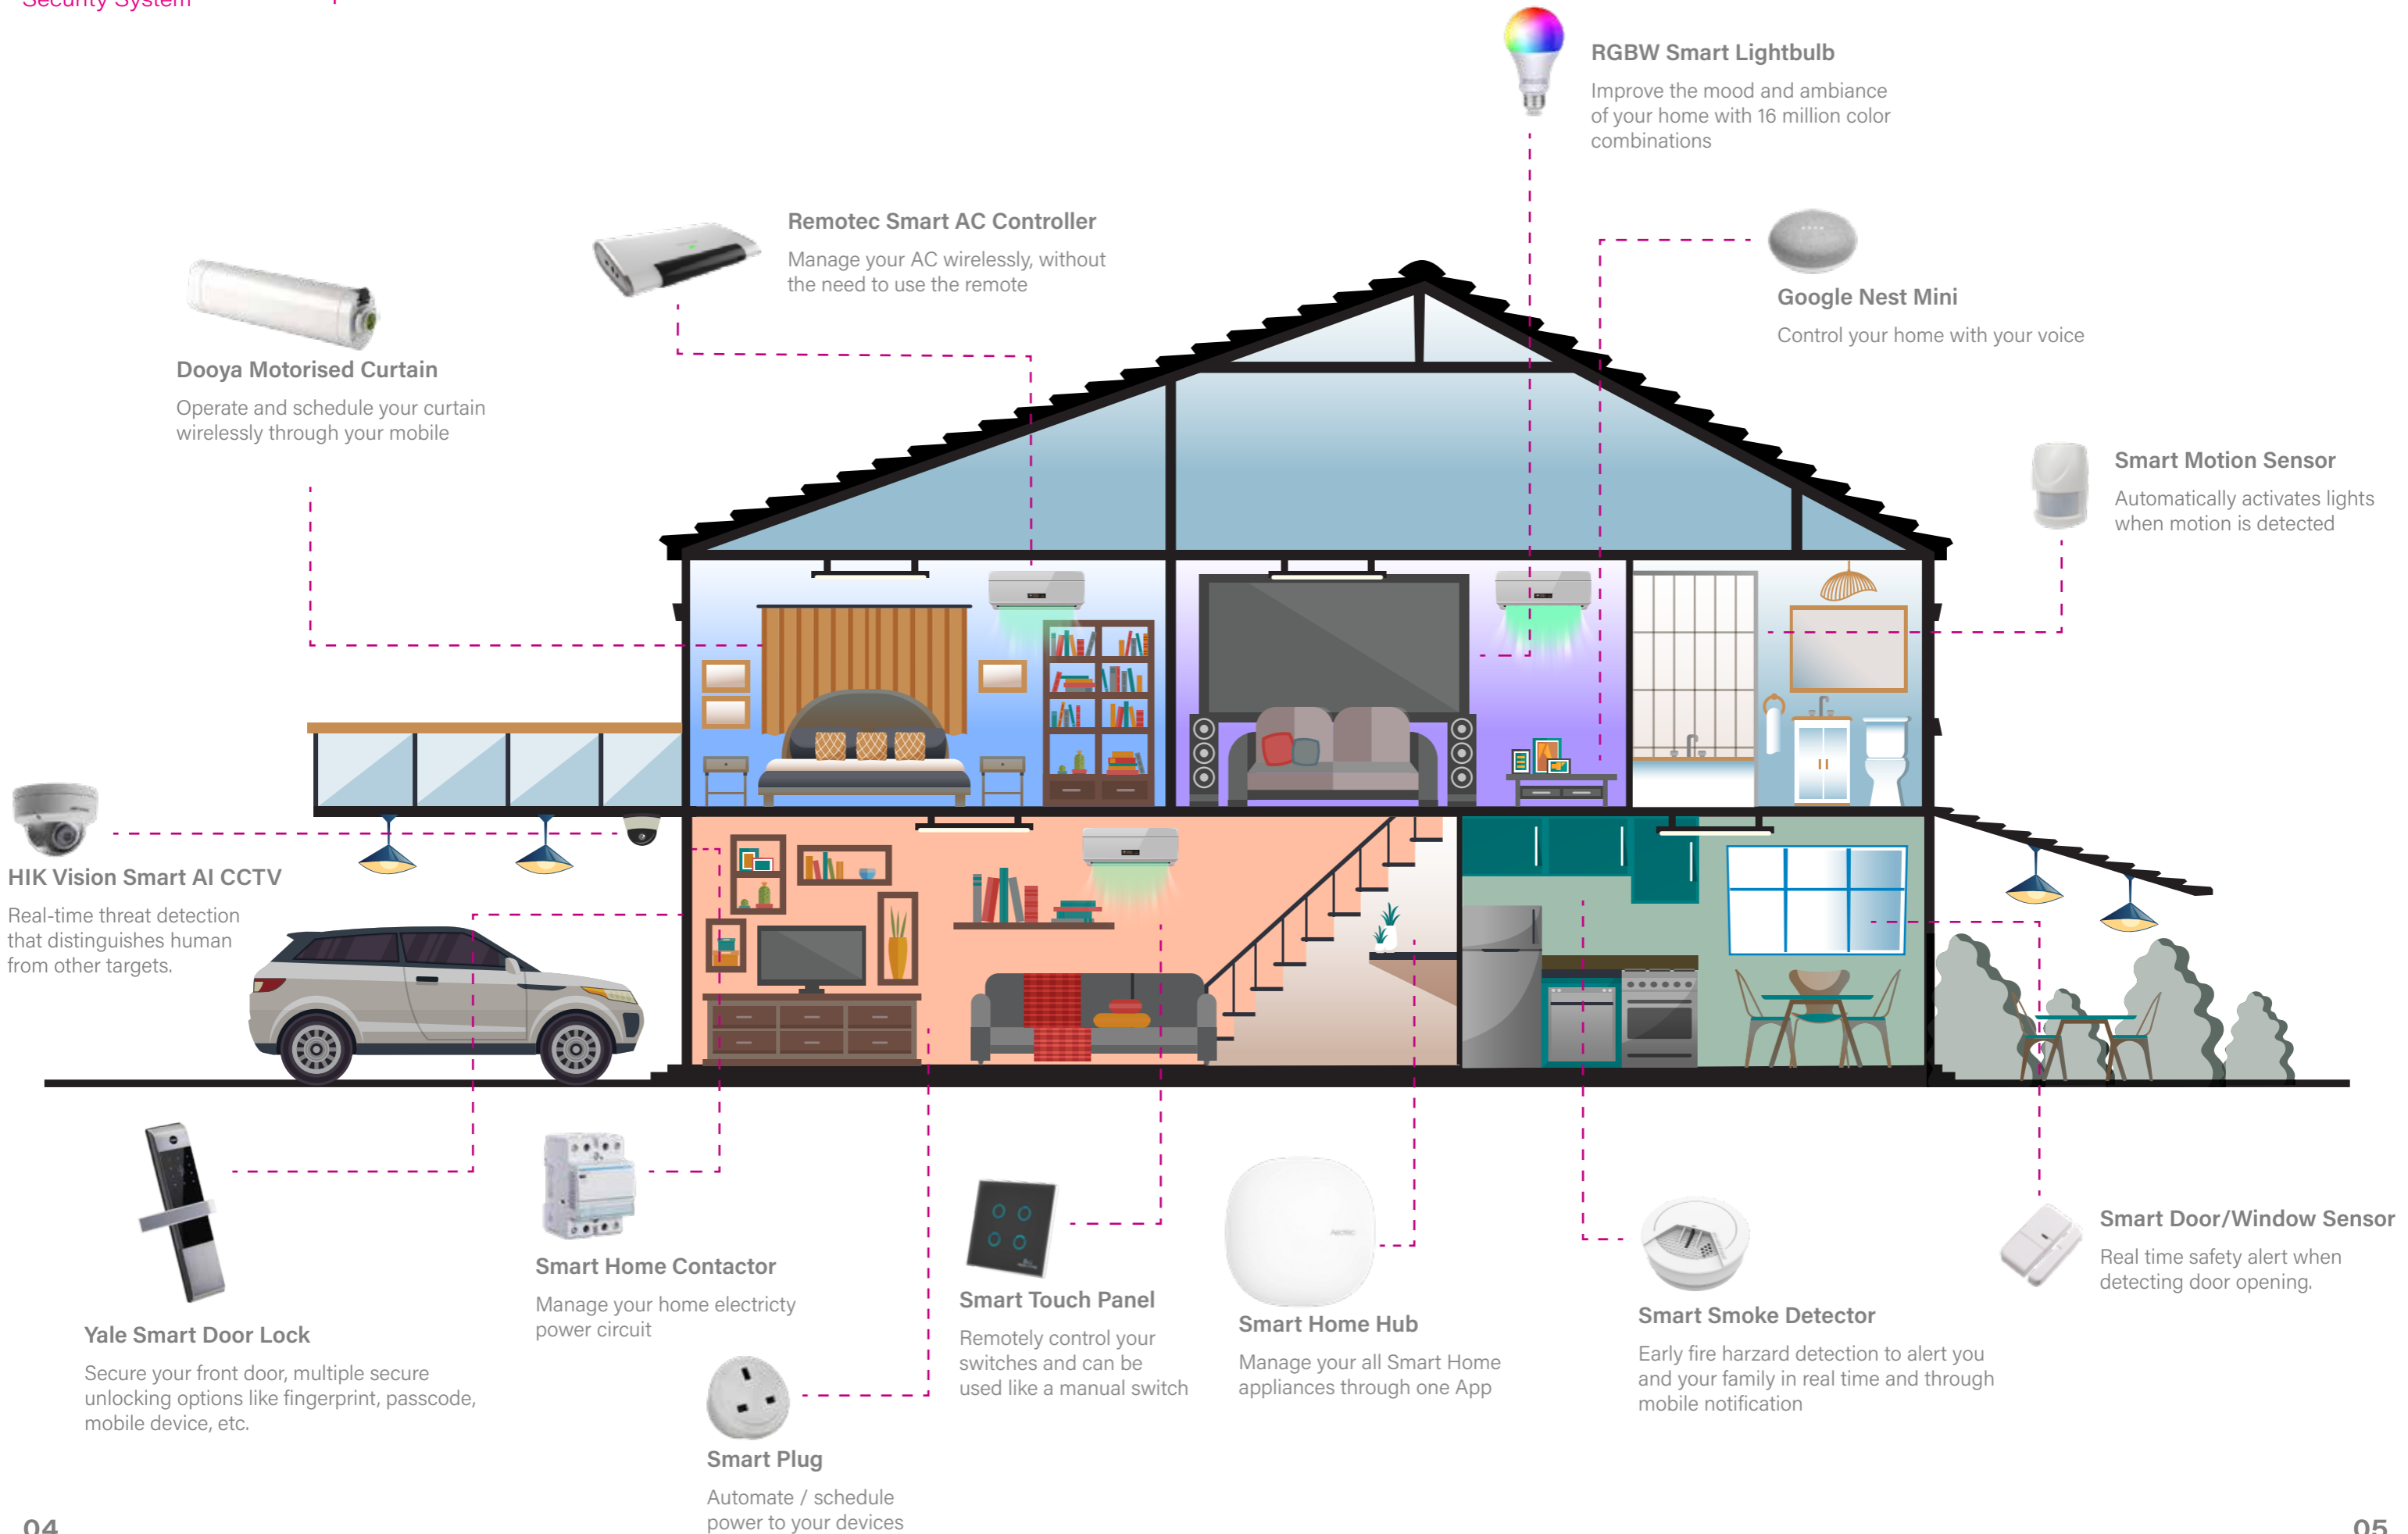

## CONTENTS

<b>Total Solutions</b>	<b>04</b>
Smart Living Room	08
Smart Stairway	10
Smart Bedroom	12
Smart Kitchen	14
Smart Home Office	16
Smart Entertainment Room	18
Smart Home Gym	20
Secure Main Entrance	22
Secure Home Porch	24
Smart Auto Gate	26
Smart Environment Management	28
Smart Washroom	30
<b>Product List</b>	<b>32</b>
<b>Certification</b>	<b>40</b>
<b>Ecosystem</b>	<b>41</b>

## Temperature Control

**Smart Plug**

Automate / schedule power to our devices

**HIK Vision Smart Indoor Camera**

Keep an eye on your home and loved ones, making sure everyone is safe.

**RGBW Smart Lightbulb**