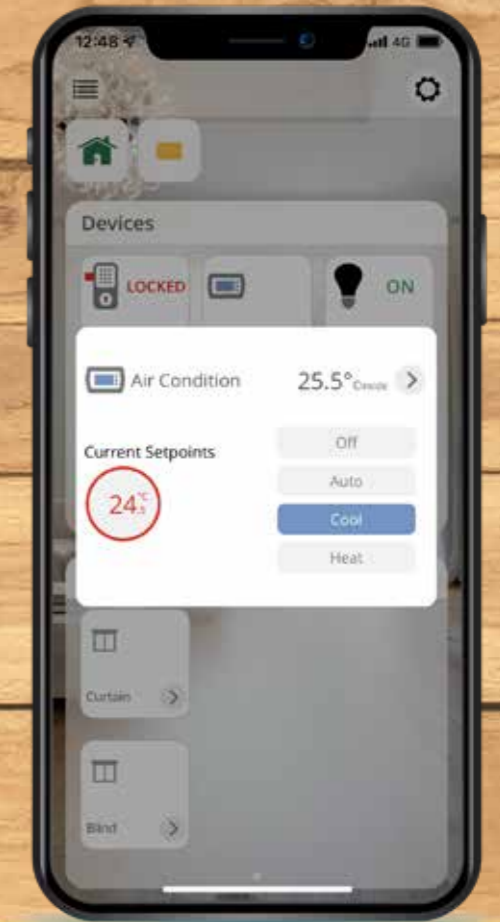

## Intuitive App Control

Simple Device  
Management

Real Time Safety  
Recording

## Temperature Control

**Smart Plug**

Automate / schedule power to our devices

**HIK Vision Smart Indoor Camera**

Keep an eye on your home and loved ones, making sure everyone is safe.

**RGBW Smart Lightbulb**